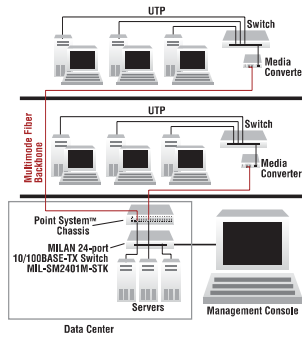

► Use Media Converters for Internal LAN Deployments

- Connect to a fiber backbone running up the vertical risers in a multi story office building
- Connect to legacy copper switches and connect to copper interfaces at the desktop

► Use Media Converters in Campus Deployments

- Connect multiple buildings on your campus using media converters to convert copper interfaces to fiber; maximizing efficiencies and saving money
- Use T1/E1 media converters to connect PBXs over fiber between departments

► Use Media Converters in Metro Area Networks

- Connect offices located throughout the metro. Companies can eliminate or reduce the number of leased lines required to connect offices using long haul media converters. The biggest advantage to this configuration is that the companies have created a network capable of 10 or 100 or 1000 Mbps speeds, significantly faster than dial up or T1 connections.