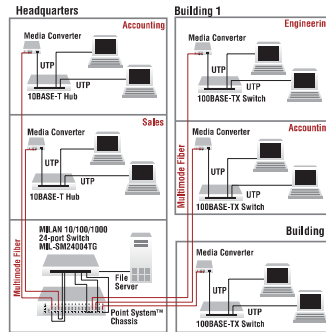

► Use Media Converters for Internal LAN Deployments

- Connect to a fiber backbone running up the vertical risers in a multi story office building
- Connect to legacy copper switches and connect to copper interfaces at the desktop

► Use Media Converters in Campus Deployments

- Connect multiple buildings on your campus using media converters to convert copper interfaces to fiber; maximizing efficiencies and saving money
- Use T1/E1 media converters to connect PBXs over fiber between departments