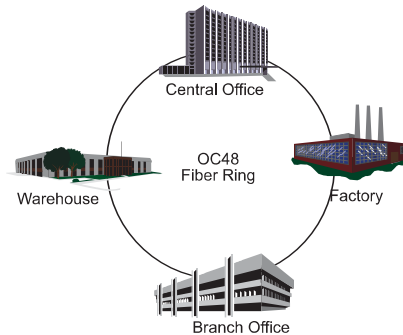

► Use Media Converters for Internal LAN Deployments

- Connect to a fiber backbone running up the vertical risers in a multi story office building
- Connect to legacy copper switches and connect to copper interfaces at the desktop

► Use Media Converters in Campus Deployments

- Connect multiple buildings on your campus using media converters to convert copper interfaces to fiber; maximizing efficiencies and saving money
- Use T1/E1 media converters to connect PBXs over fiber between departments

► Use Media Converters in Metro Area Networks

- Connect offices located throughout the metro. Companies can eliminate or reduce the number of leased lines required to connect offices using long haul media converters. The biggest advantage to this configuration is that the companies have created a network capable of 10 or 100 or 1000 Mbps speeds, significantly faster than dial up or T1 connections.