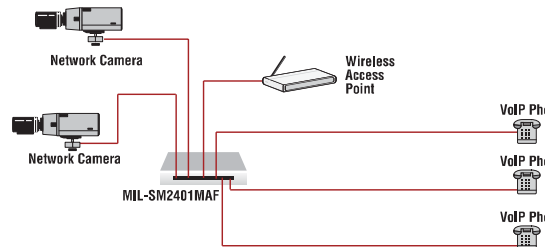

► Use MILAN POE Switches to connect and power WAPs & VOIP

Enterprise level networks are the privately owned networks within a business or organization. Media converters are a cost-effective solution to integrate different media and equipment in today's less than homogeneous network environments. Media conversion technology offers network administrators new choices for deploying fiber optics into their networks cost effectively.

Applications for media conversion solutions:

- **Ease migration and flexibility**
  Simple to install and transparent to the network, media converters allow for network growth when and where you need it.
- **Maximize rack space or real estate**
  using high-density conversion solutions from Transition Networks.
- **Monitor and configure remote devices**
  with the SNMP management provided with Transition's managed conversion solutions.
- **Maximize distance and savings** using media converters to convert to fiber signaling.
- **Future proof your network** using media converters to support high speed protocols.
- **Avoid EMI and security issues** using fiber optic technology.
- **Keep up with technology without forklift upgrades** using low cost media conversion solutions.

Recommended Product Families

- Point System™ Chassis
- Ethernet, Fast Ethernet and Gigabit media converters
- Long Haul Media Conversion Products